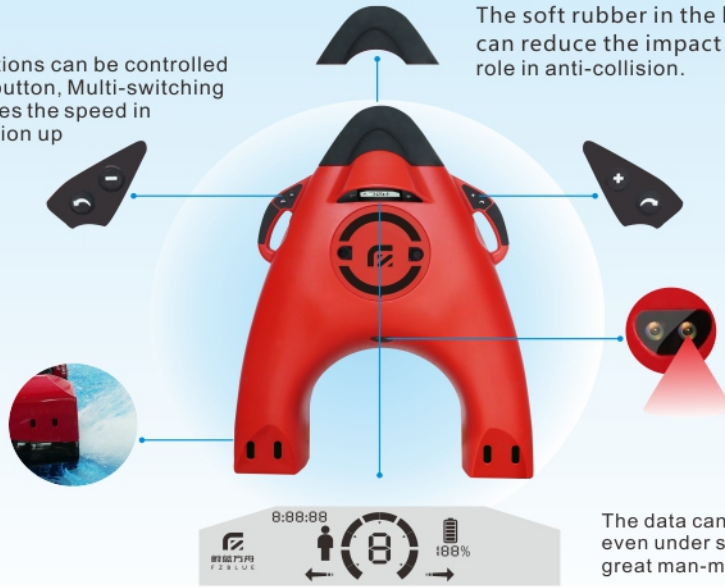

technology brings a wonderful life

AEF
'A' Electric Float

90 min

Max duration

6 km/h

Driving Speed
(75KG of Load)

13 kg

Approx Weight

5 Gears

Electric Differential
Control

Bringing You Joy and Passion with Unforgettable Experience

FEATURES

The left and right directions can be controlled freely by touching the button, Multi-switching increases and decreases the speed in water to meet the duration up to 90 minutes max.

The soft rubber in the head is wear-resistant, which can reduce the impact and play a good role in anti-collision.

Electric motor integrates anti-winding, sand prevention, water proof and heat dissipation into one.

Designed with Human Body Induction, AEF can sense if the body is away for 30cm to decide whether to shut down urgently

The data can be displayed by screen clearly even under strong light, bringing users a great man-machine interaction experience.